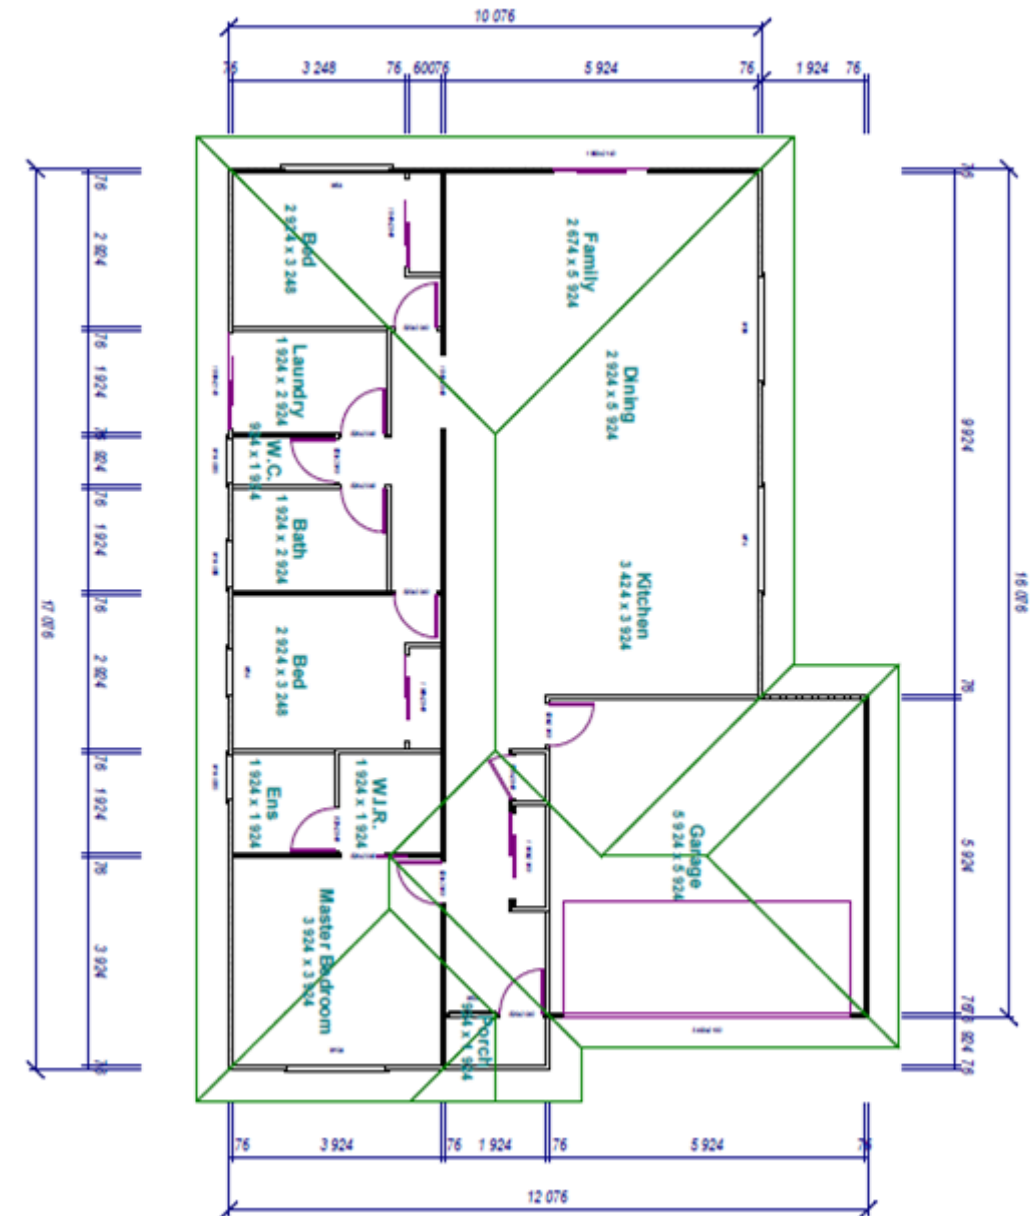

"The Executive"

- 180 Sq Mtr (Inc Double Garage) modern home
- Light filled open plan living
- Functional, attractive
- Excellent price
- Est. 450hrs to lockup

web: <http://www.force10international.org>